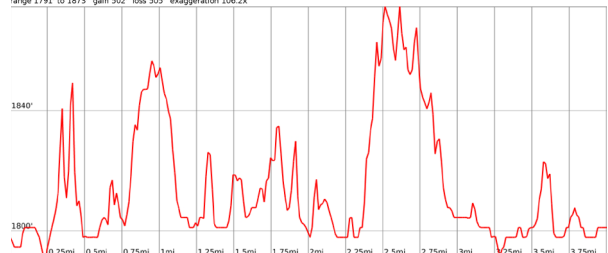

Camping

Check in on Friday will be open from 5pm - 10pm.
Check in on Saturday will be open from 11 am - 6pm.
Camping is located on site at the Liberty Bell High School, and run by the Methow MTB team. Proceeds go to them and the school. There will be port-a-potties, and a potable water tap. There are no showers or sinks.

The Course

One lap of the course is 4.6 miles, with ~502 feet of elevation gain. The Liberty Bell course is relatively the same as last year. A majority of the course is singletrack with some passing options (A & B lines) including the optional drops added last season. Depending on the weather, this course is mostly dry and dusty. This is a quick flowy course, with the biggest climb happening towards the later half of the loop, climbing up to the water tower, and a quick decent back into the finish area.