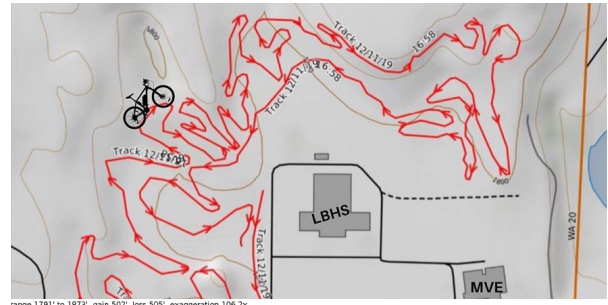

Camping

Check in on Friday will be open from 5pm - 10pm.
Check in on Saturday will be open from 11 am - 6pm.
Camping is located on site at the Liberty Bell High School, and run by the Methow MTB team. Proceeds go to them and the school. There will be port-a-potties, and a potable water tap. There are no showers or sinks.

The Course

One lap of the course is 4.6 miles, with ~502 feet of elevation gain. The Liberty Bell course is relatively the same as last year. A majority of the course is singletrack with some passing options (A & B lines) including the optional drops added last season. Depending on the weather, this course is mostly dry and dusty. This is a quick flowy course, with the biggest climb happening towards the later half of the loop, climbing up to the water tower, and a quick decent back into the finish area.